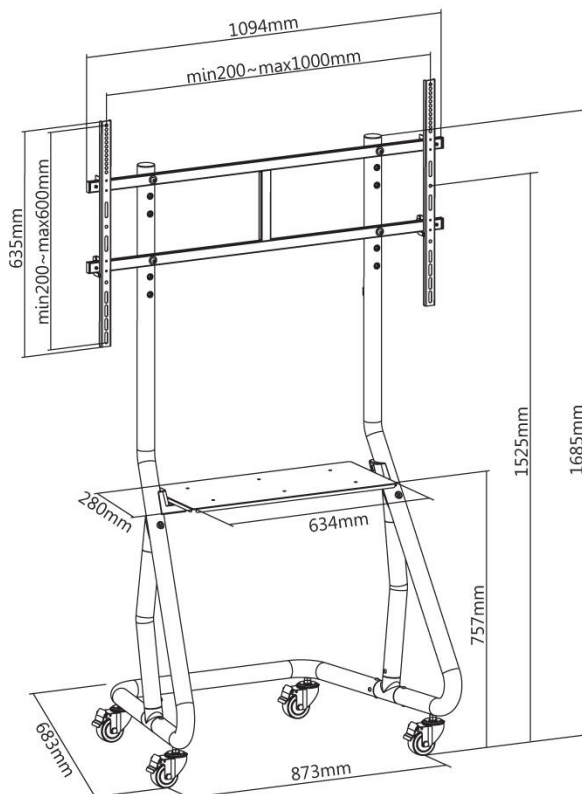

reflecta TV Stand 105P-Shelf

Product information:

- Universal TV Stand
- Max loading weight TV: 100 kg
- Max. loading weight shelf: 25 kg
- 60-105" (152-267 cm)
- Vesa: 400x400, 600x400, 800x400, 800x600, 1000x600
- Height adjustable (1425mm / 1475 mm / 1525 mm)
- Anti-Theft
- Cable management
- Material: Powder coated steel, plastic, aluminum
- Dimensions: 1094x683x1685mm